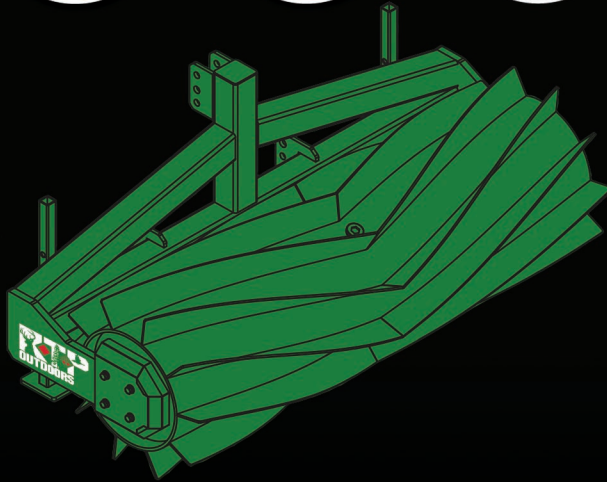

427 W OUTER RD
VALLEY PARK, MO 63088
636-825-8300

WWW.RTPOUTDOORS.COM

GOLIATH

REDEXIM NORTH AMERICA, INC.
ALL RIGHTS RESERVED
COPYRIGHT © 2018

GOLIATH
Crimper-Roller

The Goliath Crimper Roller is the perfect tool for wildlife managers wanting to mechanically kill or terminate cover crops without the use of expensive chemicals. Using the Goliath will preserve soil moisture, reduce ground temperatures, prevent weed growth and the terminated cover crop adds a layer of organic, slow release fertilizer at the surface of the soil where new crops can absorb the nutrients. The Goliath Crimper Roller can be mounted on the front or rear of your tractor, and using the weight of the machine, rolls over the cover crop, pressing it down, while the fins will crimp the cover crop plant in multiple places. This effectively cuts off the circulatory system of the plant, causing it to die. The Goliath also lays the cover crop down flat on the ground, acting as a 'weed protection mat' and preventing sunlight from drying the soil.

GOLIATH 6 8 10.5

Weight	1,158 lbs	1,445 lbs	1,820 lbs
Max Weight with Water	1,608 lbs	2,045 lbs	2,608 lbs
Hitch Type	Three-point CAT 1 - 2		
Drum Width	72"	96"	126"
Dimensions (LxHxD)	76.5" x 35" x 35.9"	100.7" x 35" x 35.9"	130.7" x 35" x 35.9"
Vehicle Size	Min. 30 Hp Tractor	Min. 40 Hp Tractor	Min. 50 Hp Tractor